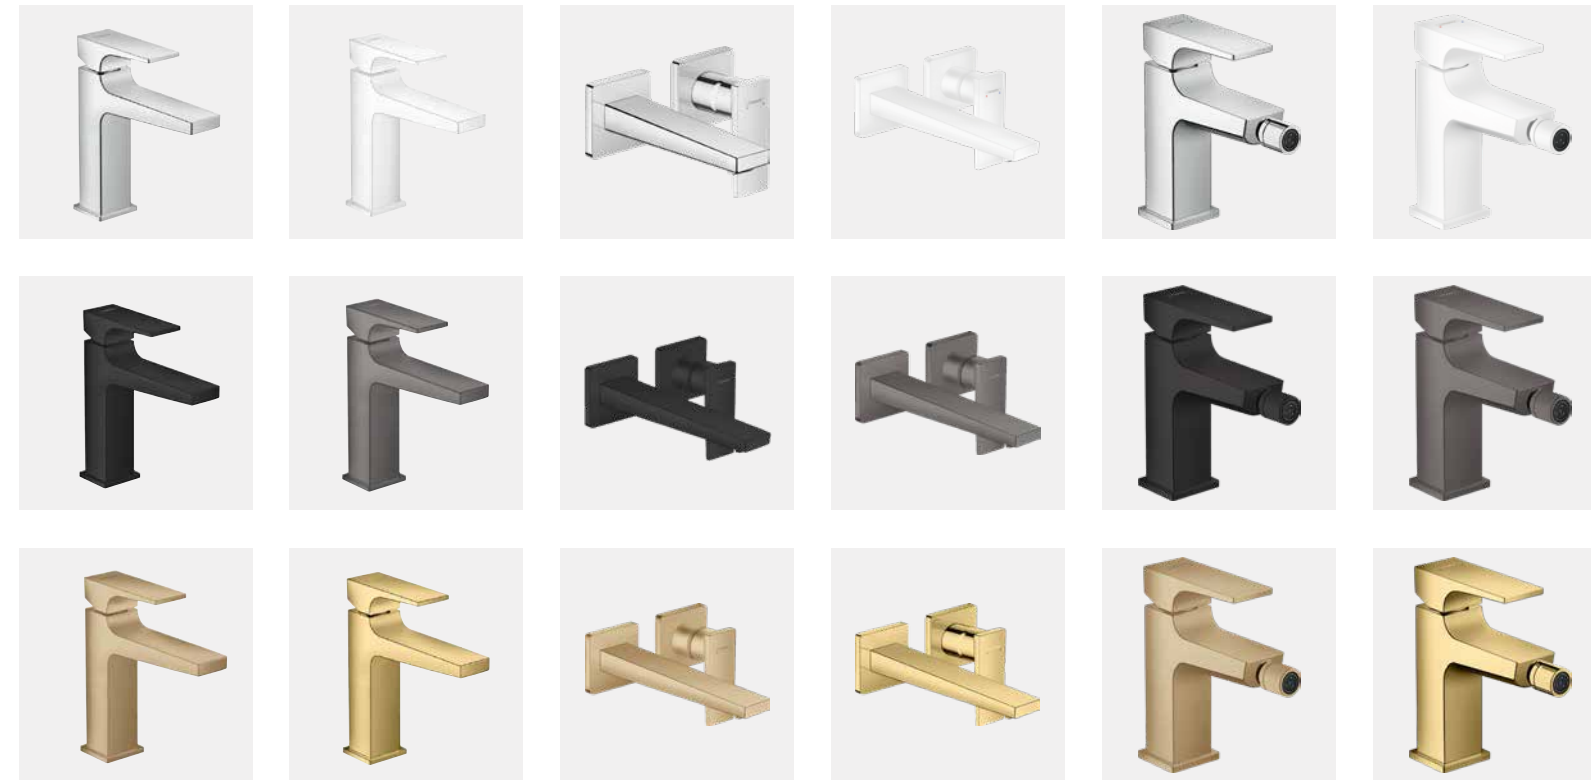

BRASSWARE

HANSGROHE METROPOL TAPS

The geometric elements of the Metropol range will add a sense of elegance to the bathroom.

Hansgrohe Metropol 110 Single Lever Basin Mixer & Push Open Waste
Size: 400x205x70mm

FINISH	SKU	PRICE
Chrome	32507000	£355
Matt White	32507700	£498
Matt Black	32507670	£498
Brushed Black Chrome	32507340	£533
Brushed Bronze	32507140	£533
Polished Gold	32507990	£533

Hansgrohe Metropol 2 Hole Wall Mounted Single Lever Basin Mixer
Size: 240x168x68mm

FINISH	SKU	PRICE
Chrome	32525000	£445
Matt White	32526700	£624
Matt Black	32526670	£624
Brushed Black Chrome	32526340	£668
Brushed Bronze	32526140	£668
Polished Gold	32526990	£668

Hansgrohe Metropol Single Lever Bidet Mixer & Push Open Waste
Size: 161x129x48mm

FINISH	SKU	PRICE
Chrome	32520000	£465
Matt White	32520700	£651
Matt Black	32520670	£651
Brushed Black Chrome	32520340	£698
Brushed Bronze	32520140	£698
Polished Gold	32520990	£698