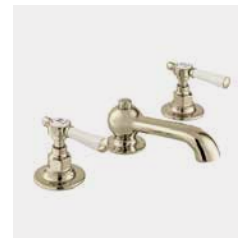

BRASSWARE

VADO
BOOTH & CO
AXBRIDGE

The Booth & Co. Axbridge from Vado is a unique traditional brassware range consisting of beautiful Nickel and Chrome finishes. Choose from crosshead or lever handles to add character and a standout finish to your bathroom.

A. Booth & Co. Axbridge Cross Handle Monobloc Basin Mixer & Pop-Up Waste

Chrome	BC-AXB-100-CP	£220
Nickel	BC-AXB-100-BN	£270

B. Booth & Co. Axbridge Lever Handle Monobloc Basin Mixer & Pop-Up Waste

Chrome	BC-AXB-200-CP	£230
Nickel	BC-AXB-200-BN	£280

C. Booth & Co. Axbridge Cross Handle 3 Hole Deck Mounted Basin Mixer & Pop-Up Waste

Chrome	BC-AXB-101-CP	£370
Nickel	BC-AXB-101-BN	£450

D. Booth & Co. Axbridge Lever Handle 3 Hole Deck Mounted Basin Mixer & Pop-Up Waste

Chrome	BC-AXB-201-CP	£380
Nickel	BC-AXB-201-BN	£460

E. Booth & Co. Axbridge Cross Handle Floor Standing Bath Shower Mixer

Chrome	BC-AXB-133-CP	£975
Nickel	BC-AXB-133-BN	£1,175

F. Booth & Co. Axbridge Lever Handle Floor Standing Bath Shower Mixer

Chrome	BC-AXB-233-CP	£995
Nickel	BC-AXB-233-BN	£1,175

BRASSWARE

A. Booth & Co. Axbridge 2 Outlet Exposed Rigid Riser Shower Kit

Chrome	BC-AXB-149/RRK-CP	£1,395
Nickel	BC-AXB-149/RRK-BN	£1,795

A. Booth & Co. Axbridge 3 Outlet Exposed Rigid Riser Shower Kit

Chrome	BC-AXB-123/RRK-CP	£1,595
Nickel	BC-AXB-123/RRK-BN	£1,995

B. Booth & Co. Axbridge Single Function Slide Rail Shower Kit

Chrome	BC-AXB-SFSRK-CP	£325
Nickel	BC-AXB-SFSRK-BN	£395

C. Booth & Co. Axbridge 200mm Shower Head & Arm

Chrome	BC-AXB-HEAD/SA-CP	£250
Nickel	BC-AXB-HEAD/SA-BN	£325

D. Booth & Co. Axbridge Single Function Mini Shower Kit with Outlet & Bracket

Chrome	BC-AXB-SFMKWO-CP	£195
Nickel	BC-AXB-SFMKWO-BN	£250

E. Booth & Co. Axbridge 1 Outlet, 2 Handle Concealed Thermostatic Shower Valve

Chrome	BC-AXB-148-CP	£495
Nickel	BC-AXB-148-BN	£695

E. Booth & Co. Axbridge 2 Outlet, 2 Handle Concealed Thermostatic Shower Valve

Chrome	BC-AXB-148/2-CP	£625
Nickel	BC-AXB-148/2-BN	£795

F. Booth & Co. Axbridge 2 Outlet, 3 Handle Concealed Thermostatic Shower Valve

Chrome	BC-AXB-128/2-CP	£650
Nickel	BC-AXB-128/2-BN	£825

F. Booth & Co. Axbridge 3 Outlet, 3 Handle Concealed Thermostatic Shower Valve

Chrome	BC-AXB-128/3-CP	£695
Nickel	BC-AXB-128/3-BN	£895

G. Booth & Co. Axbridge Wall Outlet

Chrome	BC-AXB-OUTLET-CP	£85
Nickel	BC-AXB-OUTLET-BN	£95