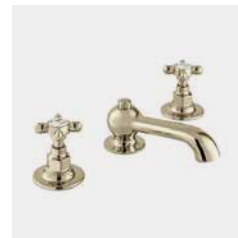

BRASSWARE

VADO
BOOTH & CO
AXBRIDGE

The Booth & Co. Axbridge from Vado is a unique traditional brassware range consisting of beautiful Nickel and Chrome finishes. Choose from crosshead or lever handles to add character and a standout finish to your bathroom.

A. Booth & Co. Axbridge Cross Handle Monobloc Basin Mixer & Pop-Up Waste

Chrome	BC-AXB-100-CP	£220
Nickel	BC-AXB-100-BN	£270

B. Booth & Co. Axbridge Lever Handle Monobloc Basin Mixer & Pop-Up Waste

Chrome	BC-AXB-200-CP	£230
Nickel	BC-AXB-200-BN	£280

C. Booth & Co. Axbridge Cross Handle 3 Hole Deck Mounted Basin Mixer & Pop-Up Waste

Chrome	BC-AXB-101-CP	£370
Nickel	BC-AXB-101-BN	£450

D. Booth & Co. Axbridge Lever Handle 3 Hole Deck Mounted Basin Mixer & Pop-Up Waste

Chrome	BC-AXB-201-CP	£380
Nickel	BC-AXB-201-BN	£460

E. Booth & Co. Axbridge Cross Handle Floor Standing Bath Shower Mixer

Chrome	BC-AXB-133-CP	£975
Nickel	BC-AXB-133-BN	£1,175

F. Booth & Co. Axbridge Lever Handle Floor Standing Bath Shower Mixer

Chrome	BC-AXB-233-CP	£995
Nickel	BC-AXB-233-BN	£1,175

BRASSWARE

A. Booth & Co. Axbridge 2 Outlet Exposed Rigid Riser Shower Kit

Chrome	BC-AXB-149/RRK-CP	£1,395
Nickel	BC-AXB-149/RRK-BN	£1,795

A. Booth & Co. Axbridge 3 Outlet Exposed Rigid Riser Shower Kit

Chrome	BC-AXB-123/RRK-CP	£1,595
Nickel	BC-AXB-123/RRK-BN	£1,995

B. Booth & Co. Axbridge Single Function Slide Rail Shower Kit

Chrome	BC-AXB-SFSRK-CP	£325
Nickel	BC-AXB-SFSRK-BN	£395

C. Booth & Co. Axbridge 200mm Shower Head & Arm

Chrome	BC-AXB-HEAD/SA-CP	£250
Nickel	BC-AXB-HEAD/SA-BN	£325

D. Booth & Co. Axbridge Single Function Mini Shower Kit with Outlet & Bracket

Chrome	BC-AXB-SFMKWO-CP	£195
Nickel	BC-AXB-SFMKWO-BN	£250

E. Booth & Co. Axbridge 1 Outlet, 2 Handle Concealed Thermostatic Shower Valve

Chrome	BC-AXB-148-CP	£495
Nickel	BC-AXB-148-BN	£695

E. Booth & Co. Axbridge 2 Outlet, 2 Handle Concealed Thermostatic Shower Valve

Chrome	BC-AXB-148/2-CP	£625
Nickel	BC-AXB-148/2-BN	£795

F. Booth & Co. Axbridge 2 Outlet, 3 Handle Concealed Thermostatic Shower Valve

Chrome	BC-AXB-128/2-CP	£650
Nickel	BC-AXB-128/2-BN	£825

F. Booth & Co. Axbridge 3 Outlet, 3 Handle Concealed Thermostatic Shower Valve

Chrome	BC-AXB-128/3-CP	£695
Nickel	BC-AXB-128/3-BN	£895

G. Booth & Co. Axbridge Wall Outlet

Chrome	BC-AXB-OUTLET-CP	£85
Nickel	BC-AXB-OUTLET-BN	£95