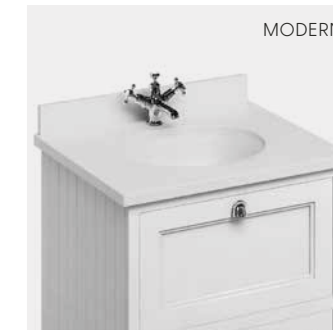

BASIN TYPE

COLOUR

UNIT TYPE	BASIN TYPE	COLOUR	SKU	UNIT ONLY	
Drawer	Modern	●	FF9G BW66	£935	
		●	FF9O BW66		
		●	FF9S BW66		
		○	FF9W BW66		£815
Door	Classic	●	FF9G B15 ITH	£935	
		●	FF9O B15 ITH		
		●	FF9S B15 ITH		
		○	FF9W B15 ITH		£815
Door	Modern	●	FF8G BW66	£731	
		●	FF8S BW66		
		●	FF8O BW66		
		○	FF8W BW66		£647
Door	Classic	●	FF8G B15 ITH	£731	
		●	FF8S B15 ITH		
		●	FF8O B15 ITH		
		○	FF8W B15 ITH		£647

BASIN ONLY PRICE Modern **£659** | Classic **£515**

Classic Slim Basin - 1 Tap Hole
Size: 510x915x450mm

COLOUR	SKU	BASIN ONLY	UNIT ONLY
●	B20 FC1IG	£407	£779
●	B20 FC1IO	£407	£779
●	B20 FC1IS	£407	£779
○	B20 FC1IW	£407	£779