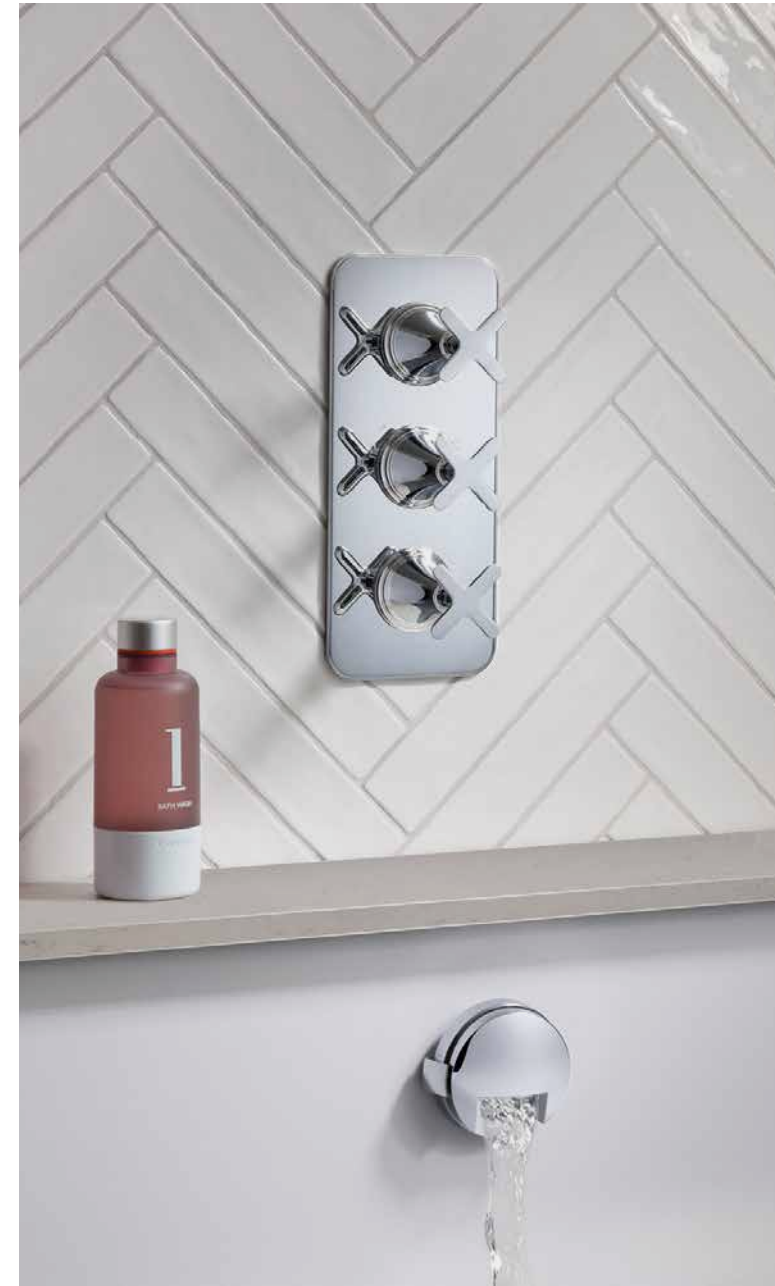

## BRASSWARE

Crosswater Celeste  
2 Outlet Thermostatic  
Shower Valve with  
Diverter  
Size: 120x275mm  
**£599**  
SKU: CT2000RC

Crosswater Celeste  
3 Outlet Thermostatic  
Shower Valve with  
Diverter  
Size: 120x275mm  
**£699**  
SKU: CT3000RC