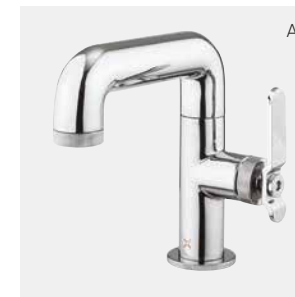

BRASSWARE

FINISH	SKU	PRICE
A. Chrome	UB422DC+	£2,999
B. Brushed Nickel	UB422DL+	£2,999
C. Brushed Black Chrome	UB422DB+	£2,999
D. Brushed Brass	UB422DU+	£2,999

A

B

C

D

CROSSWATER UNION

The cutting-edge designs of the Crosswater Union brassware range are the results of expert Italian manufacturing methods which explore industrial aesthetics and premium quality to stand the test of time. The Union range is guaranteed to make a statement in any bathroom.

FINISH	SKU	PRICE
Chrome	BTR0402C	£59
Brushed Nickel	UB0402L	£249
Brushed Black Chrome	UB0402B	£249
Brushed Brass	UB0402U	£249

FINISH	SKU	PRICE
Chrome	BSW0260C	£45
Brushed Nickel	UB0260L	£115
Brushed Black Chrome	UB0260B	£115
Brushed Brass	UB0260U	£115

FINISH	SKU	PRICE
A. Chrome	UB110DNC	£395
B. Chrome/Red Lever	UB110DNC_RLV	£465
C. Brushed Nickel	UB110DNL	£495
D. Brushed Brass	UB110DNU	£495

A

B

C

D

BRASSWARE

Crosswater Union 3 Hole
Wall Mounted Basin Mixer Set
Size: 205mm

FINISH	SKU	PRICE
A. Chrome	UBI30WNC+	£595
B. Chrome/Red Wheel	UBI30WNL+	£695
B. Brushed Nickel	UBI30WNL+	£795
D. Brushed Black Chrome	UBI30WNB+	£795

A

B

C

D