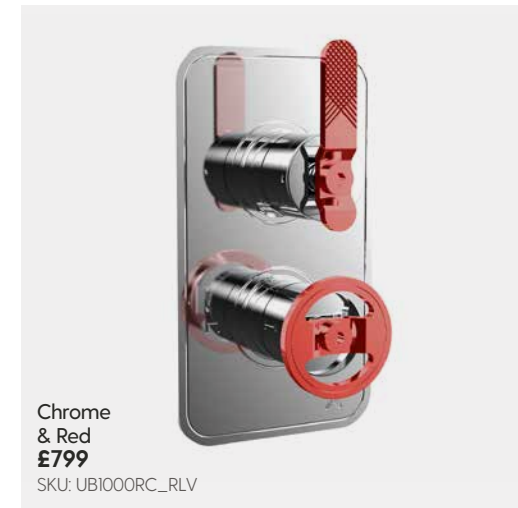

Crosswater Union Wall Outlet & Handset
Size: 50x81mm

FINISH	SKU	PRICE
A. Chrome	UB963C	£249
B. Brushed Nickel	UB963L	£349
C. Brushed Black Chrome	UB963B	£349
D. Brushed Brass	UB963U	£349