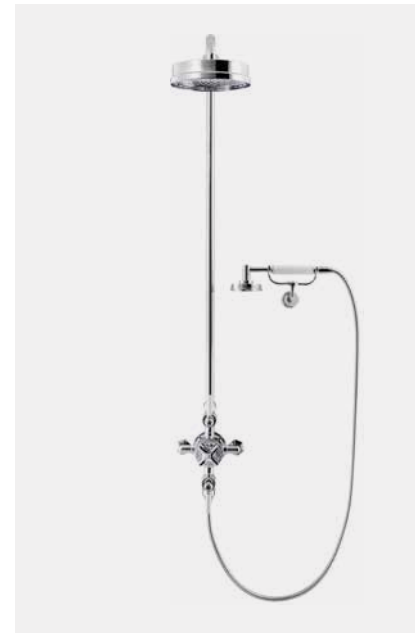

BRASSWARE

CROSSWATER
WALDORF

Crosswater's Waldorf range is the perfect marriage of traditionally inspired designs of the early 20th century with everyday practicality and premium functionality. The transitional Waldorf range will bring a sense of high-end luxury to any traditional or contemporary bathroom.

Waldorf Thermostatic Shower Valve
with Fixed Head & Shower Handset

FINISH	SKU	PRICE
Chrome/White	WF_CRADLE+	
Chrome/Chrome	WF_CRADLE_CLV+	£1,499
Chrome/Black	WF_CRADLE_BLV+