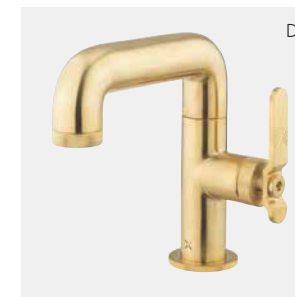

BRASSWARE

FINISH	SKU	PRICE
A. Chrome	UB422DC+	£2,999
B. Brushed Nickel	UB422DL+	£2,999
C. Brushed Black Chrome	UB422DB+	£2,999
D. Brushed Brass	UB422DU+	£2,999

A

B

C

D

CROSSWATER UNION

The cutting-edge designs of the Crosswater Union brassware range are the results of expert Italian manufacturing methods which explore industrial aesthetics and premium quality to stand the test of time. The Union range is guaranteed to make a statement in any bathroom.

FINISH	SKU	PRICE
Chrome	BTR0402C	£59
Brushed Nickel	UB0402L	£249
Brushed Black Chrome	UB0402B	£249
Brushed Brass	UB0402U	£249

FINISH	SKU	PRICE
Chrome	BSW0260C	£45
Brushed Nickel	UB0260L	£115
Brushed Black Chrome	UB0260B	£115
Brushed Brass	UB0260U	£115

FINISH	SKU	PRICE
A. Chrome	UB110DNC	£395
B. Chrome/Red Lever	UB110DNC_RLV	£465
C. Brushed Nickel	UB110DNL	£495
D. Brushed Brass	UB110DNU	£495

A

B

C

D

BRASSWARE

Crosswater Union 3 Hole
Wall Mounted Basin Mixer Set
Size: 205mm

FINISH	SKU	PRICE
A. Chrome	UBI30WNC+	£595
B. Chrome/Red Wheel	UBI30WNL+	£695
B. Brushed Nickel	UBI30WNL+	£795
D. Brushed Black Chrome	UBI30WNB+	£795

A

B

C

D