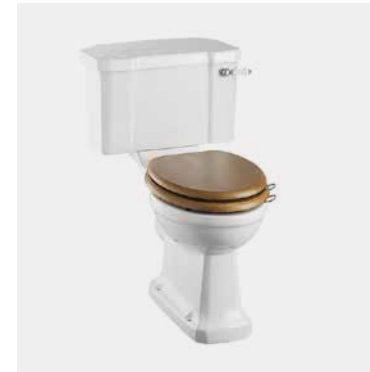

Burlington Rimless Close Coupled WC Pan with Low Level Lever Cistern
Size: 520x780x730mm
£370
SKU: P20 C1