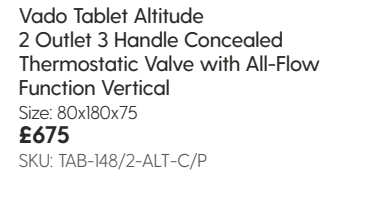

VADO ORIGINS

Vado's Origins range epitomise sleek innovative design and premium functionality to deliver aesthetically pleasing fixtures for the modern bathroom. The Origins range has been designed to deliver unique personal experiences to each homeowner, characterised by their simplistic and graceful designs.

1. **£1,595**
2. IND-ORI233-BG
   - IND-ORI233-BRG
   - IND-ORI233-BLK
   - IND-ORI233-BRN