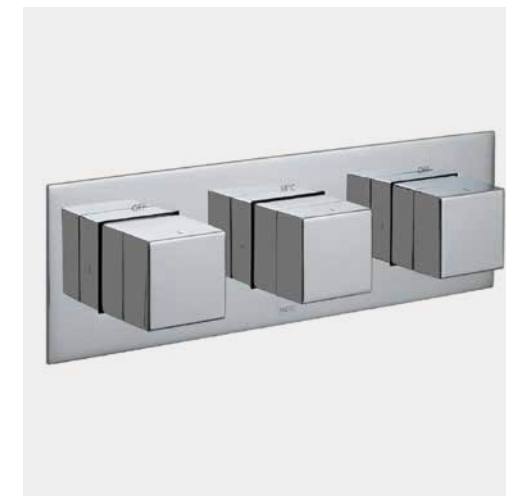

Vado Individual Notion 3 Outlet, 3 Handle Horizontal
Thermostatic Shower Valve with All-Flow Function
Size: 250x80x75
£750
SKU: TAB-128/3-H-NOT-C/P

BRASSWARE