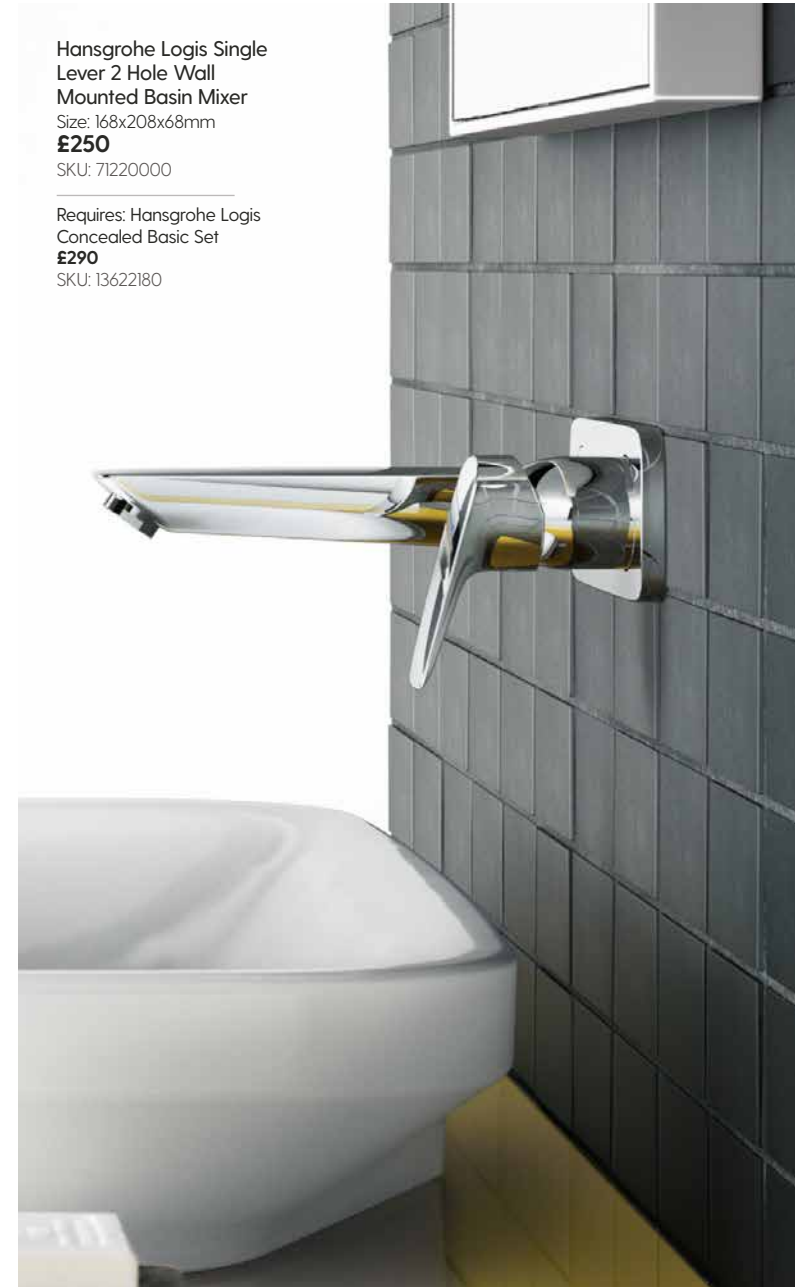

Hansgrohe Ecostat
E therm 2 outlets Shut-Off
& Diverter Valve
£510
SKU: 15708000

Requires: Hansgrohe iBox
Concealed Universal Set
£134
SKU: 01800180

Hansgrohe Crometta
EcoStat Thermostatic
Shower Mixer and
Slide Rail
Size: 296x165x669mm
£233
SKU: 27812400

Hansgrohe Logis Single
Lever 2 Hole Wall
Mounted Basin Mixer
Size: 168x208x68mm
£250
SKU: 71220000

Requires: Hansgrohe Logis
Concealed Basic Set
£290
SKU: 13622180

BRASSWARE