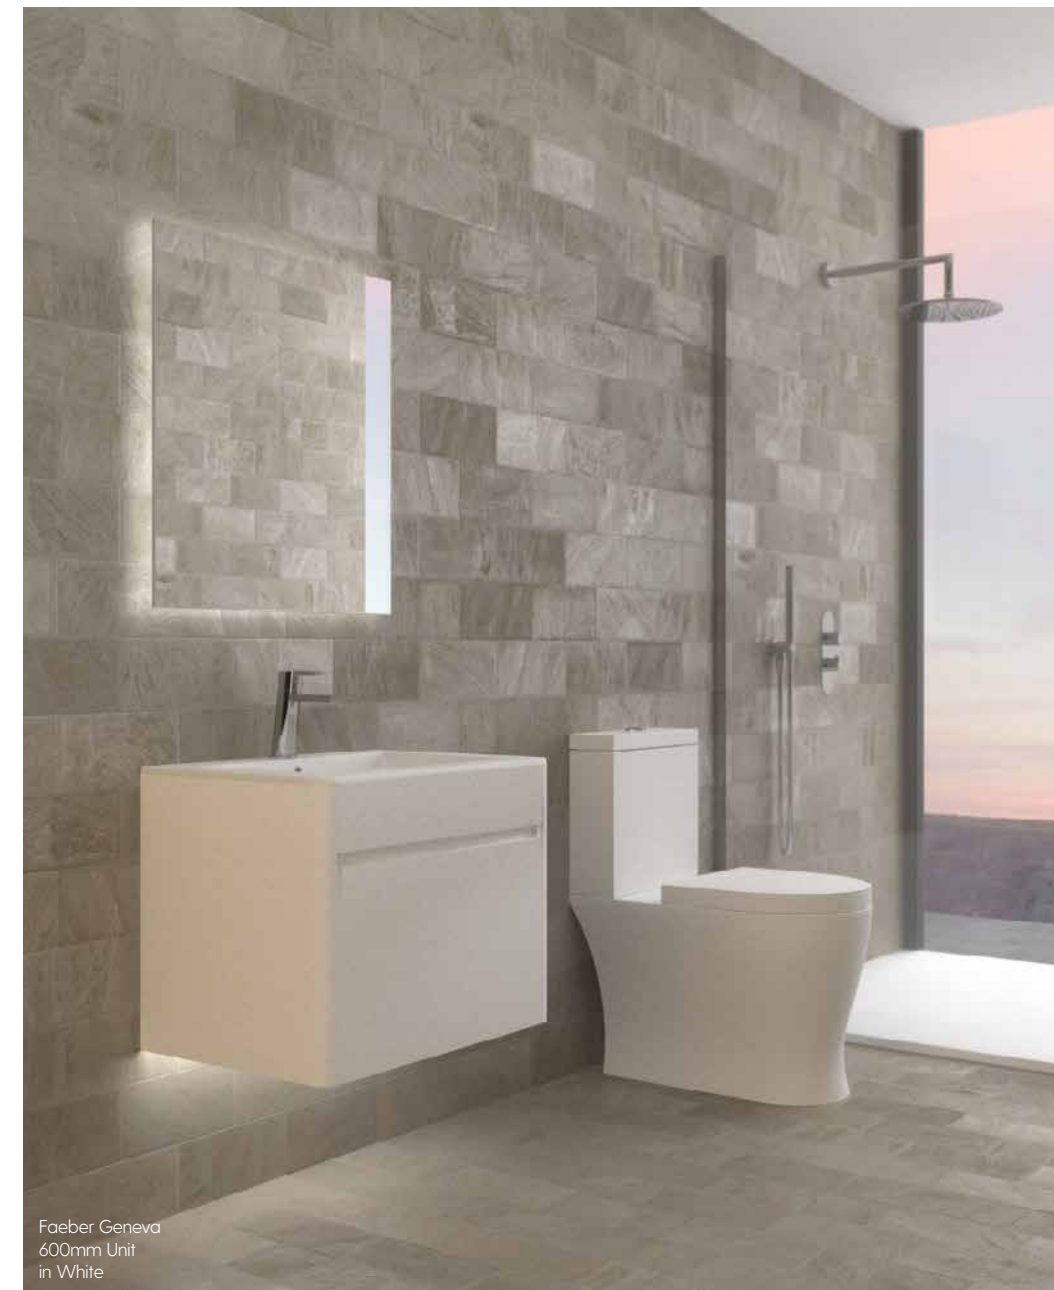

Faerber Geneva
600mm Unit
in White