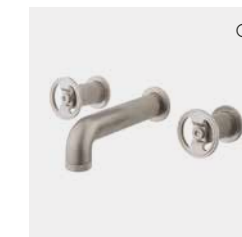

Brushed Brass  
**£795**  
SKU: UBI30WNU+

A

B

C

D